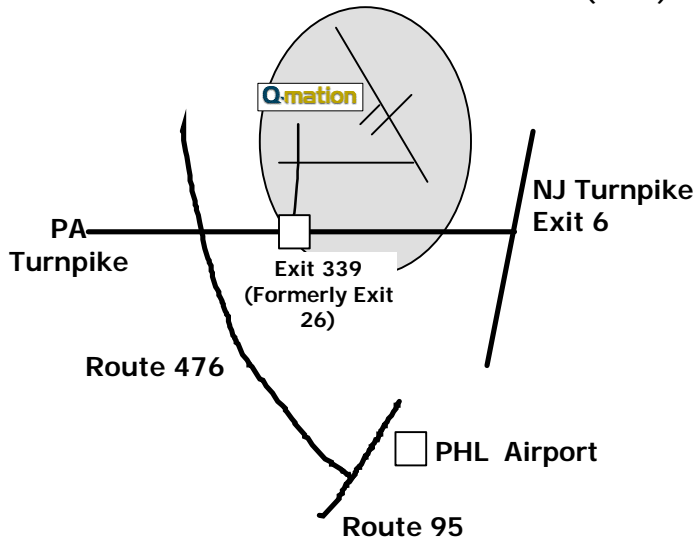

Directions to Q-mation

935 E Horsham Rd, Horsham PA 19044
(215) 675-5800

Q-mation is located ~20miles N-NW of Philadelphia in Horsham, PA. We can be reached at (215) 675-5800. To get to Q-mation from:

Philadelphia Airport ~ (1.2hr)

- take Route 95 South to Route 476 North
- take PA Turnpike East (Route 276) to Exit 339 (formerly Exit 26)

Points South (Southern New Jersey & Delaware)

- take Route 95 North to Route 476 North
- take PA Turnpike East (Route 276) to Exit 339 (formerly Exit 26)

Points West (Central Pennsylvania)

- take PA Turnpike to Exit 339 (formerly Exit 26)

Points North (New Jersey, New York, Connecticut)

- take NJ Turnpike to Exit 6 (PA Turnpike)
- take PA Turnpike West to Exit 339 (formerly Exit 26)

See Detailed Directions below