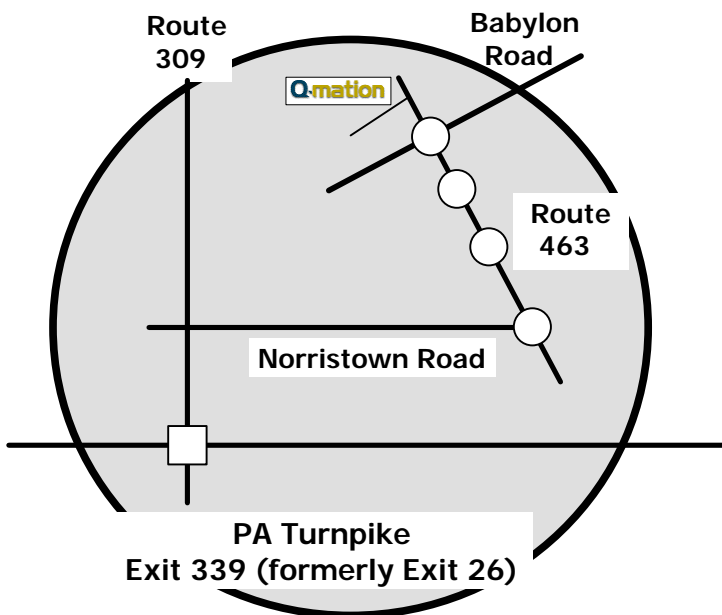

## Philadelphia Airport ~ (1.2hr)

- take Route 95 South to Route 476 North
- take PA Turnpike East (Route 276) to Exit 339 (formerly Exit 26)

## Points South (Southern New Jersey & Delaware)

- take Route 95 North to Route 476 North
- take PA Turnpike East (Route 276) to Exit 339 (formerly Exit 26)

## Points West (Central Pennsylvania)

- take PA Turnpike to Exit 339 (formerly Exit 26)

## Points North (New Jersey, New York, Connecticut)

- take NJ Turnpike to Exit 6 (PA Turnpike)
- take PA Turnpike West to Exit 339 (formerly Exit 26)

*See Detailed Directions below*