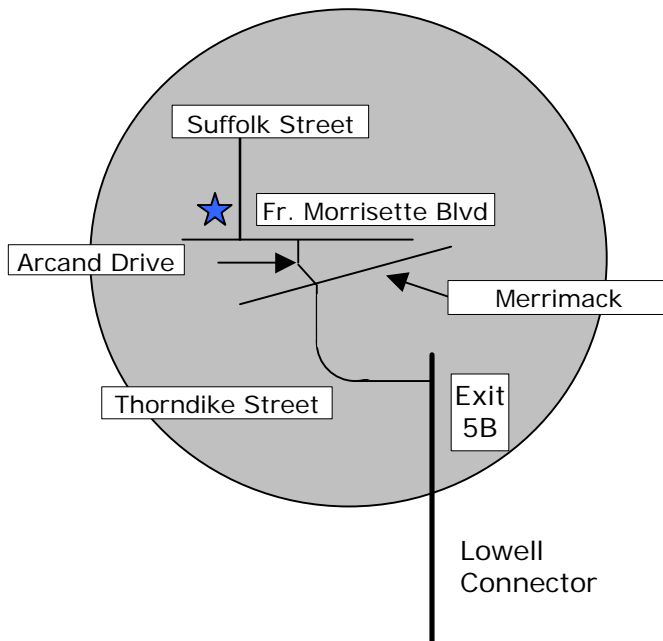

Directions to Q-mation, Inc.

650 Suffolk Street, Lowell, MA 01854

(978) 937-5300

Q-mation is located ~25miles NW of Boston in Lowell, Ma. We can be reached at (978) 937-5300. To get to Q-mation from:

Points South - take RTE 495 North to Lowell Connector (Exit 35C)
OR
take RTE 3 North to Lowell Connector

Points North - take RTE 495 South to Lowell Connector (Exit 35C)
OR
take RTE 3 South to Lowell Connector

Points West - take Mass Pike East (RTE 90) To RTE 495 North to Lowell Connector (Exit 35C)

See Detailed Directions below

Directions from Lowell Connector

- Take Exit 5B - Thorndike Street
- Take Thorndike approx. 1 mile until you come to an intersection with a Hess Gas Station on your left. Go across Merrimack Street onto Arcand Drive.
- At the next set of lights, take left onto Father Morrisette Blvd. (You will see a post office in front of you at this intersection.)
- Take a right onto Suffolk Street
- Q-mation is located in the Wannalancit Office Complex – Bldg. 650. Park in visitor lot on your right.
- Proceed into Courtyard of Building 650 – Q-mation is Suite 110.