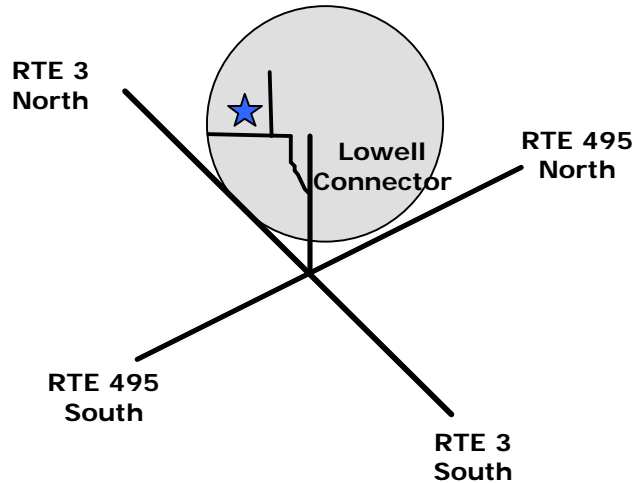

Directions to Q-mation, Inc.

650 Suffolk Street, Lowell, MA 01854

(978) 937-5300

Q-mation is located ~25miles NW of Boston in Lowell, Ma. We can be reached at (978) 937-5300. To get to Q-mation from:

Points South - take RTE 495 North to Lowell Connector (Exit 35C)
OR
take RTE 3 North to Lowell Connector

Points North - take RTE 495 South to Lowell Connector (Exit 35C)
OR
take RTE 3 South to Lowell Connector

Points West - take Mass Pike East (RTE 90) To RTE 495 North to Lowell Connector (Exit 35C)

See Detailed Directions below

Directions from Lowell Connector

- Take Exit 5B - Thorndike Street
- Take Thorndike approx. 1 mile until you come to an intersection with a Hess Gas Station on your left. Go across Merrimack Street onto Arcand Drive.
- At the next set of lights, take left onto Father Morrisette Blvd. (You will see a post office in front of you at this intersection.)
- Take a right onto Suffolk Street
- Q-mation is located in the Wannalancit Office Complex – Bldg. 650. Park in visitor lot on your right.
- Proceed into Courtyard of Building 650 – Q-mation is Suite 110.